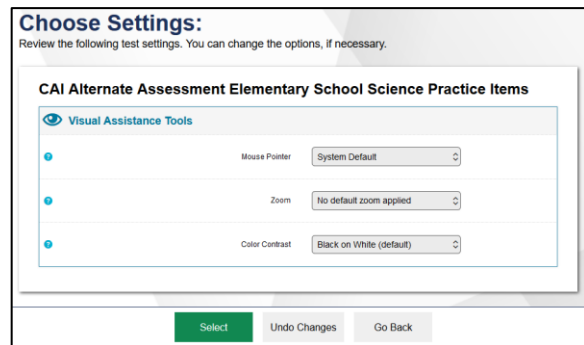

Accessing the Alternate Science Practice Test

1. Navigate to the Montana Testing Portal. Select the **Practice & Training Tests card**. The Practice & Training Test overview page appears.
2. Select the **Alt Science Practice Test** icon. You will be redirected to the CAI student practice test site. The *Sign In* page appears.
3. Click the **Sign In** button. The *Your Test* page appears.

4. From the *Your Tests* page, select the grade you would wish to test.

Note: Other tests may appear. This site should only be used to prepare for the Alternate Montana Science Assessment.

5. Select the appropriate test under **Alternate Assessment Science**. The *Choose Settings* page will appear.