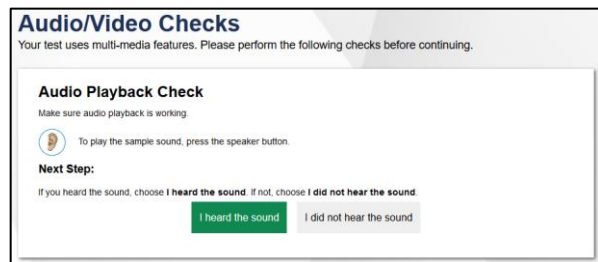

6. Review the test settings and change the options, if necessary. Click the **Select** button. The *Audio/Video Checks* page appears.